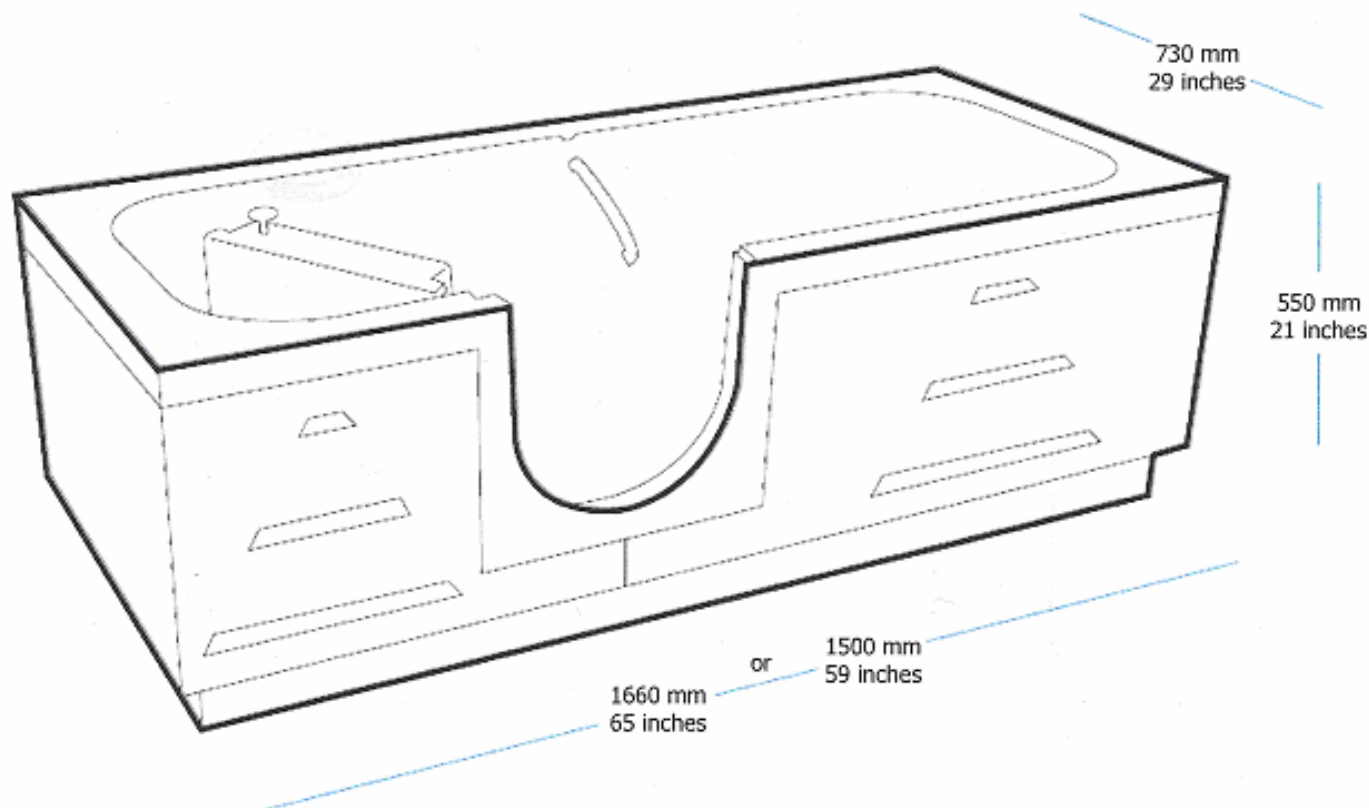

# Dimensions & Features

The Devonshire was created by us for households where one person is unable to enter an ordinary bath and so requires a shower, but other members of the family prefer to bathe.

*“No struggling to cross the rim of the bath to take a shower”*

- Bather can recline full length - no internal seat
- Low entry door
- Exceptionally easy to use door latch - press the palm pad to open and swing the door to shut. N.B The latch does not protrude into the door entrance area.
- Proven unique watertight seal
- No internal mechanism to knock against
- Available in any colour
- Anti-slip floor in shower area
- Fitted by Our factory trained installers
- Spa option - 16 Jets
- Most types of bath lift can be fitted at a later date if required